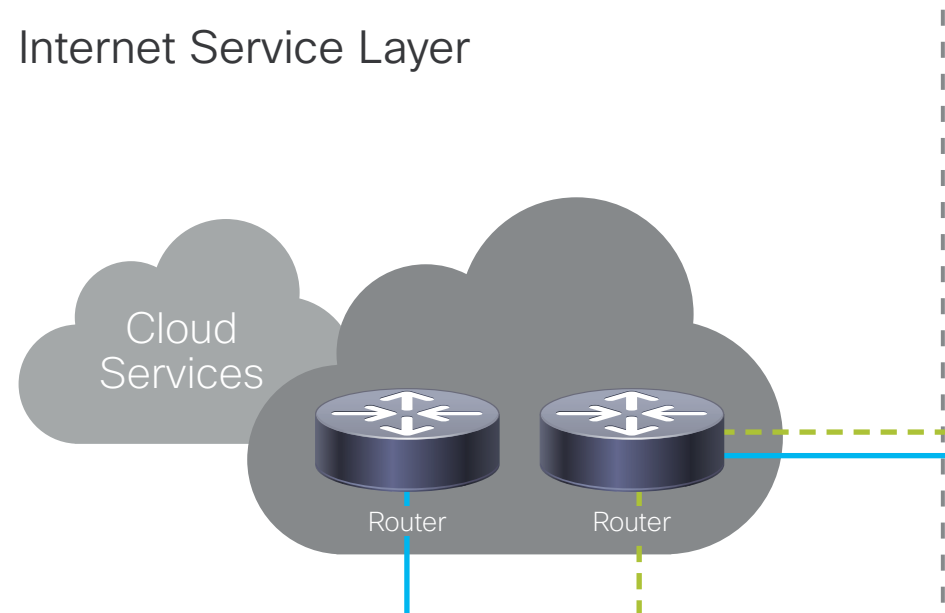

Connected Mass Transit

- Key:
- 100 Gig Fiber
 - 10 Gig Fiber
 - 1 Gig Fiber
 - 1 Gig/100 MB Copper

Internet Service Layer

Data Center Layer

City Layer

Community-Wide Network

Wireless Yard Network

Street Layer