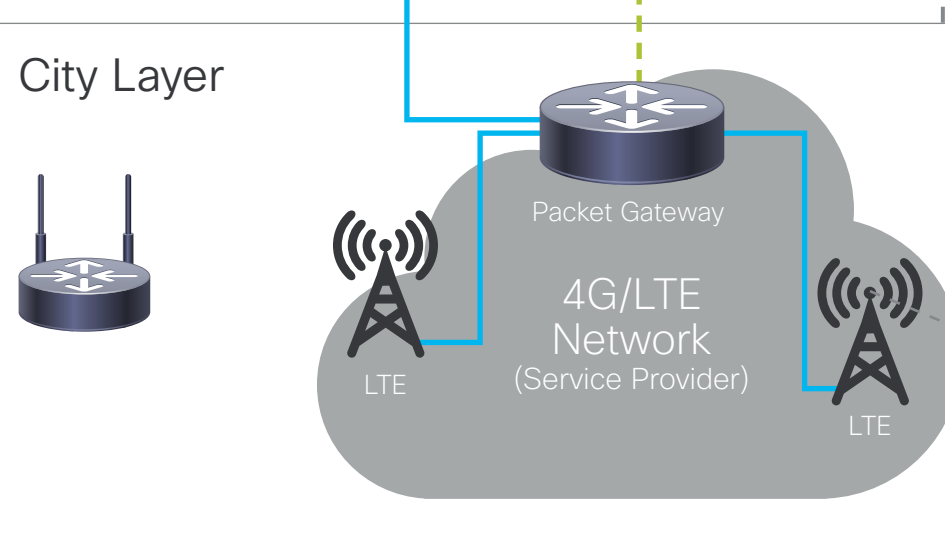

Connected Mass Transit

- Key:
- 100 Gig Fiber
 - 10 Gig Fiber
 - 1 Gig Fiber
 - 1 Gig/100 MB Copper

Internet Service Layer

Data Center Layer

City Layer

Community-Wide Network

Wireless Yard Network

Street Layer