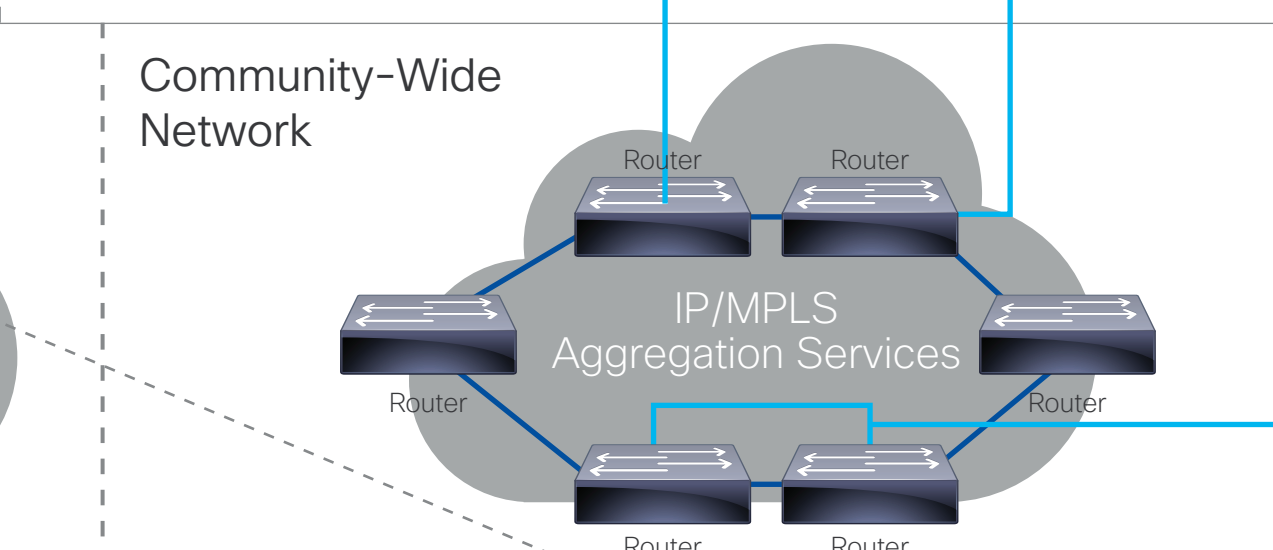

Connected Mass Transit

- Key:
- 100 Gig Fiber
 - 10 Gig Fiber
 - 1 Gig Fiber
 - 1 Gig/100 MB Copper

Internet Service Layer

Data Center Layer

City Layer

Community-Wide Network

Wireless Yard Network

Street Layer